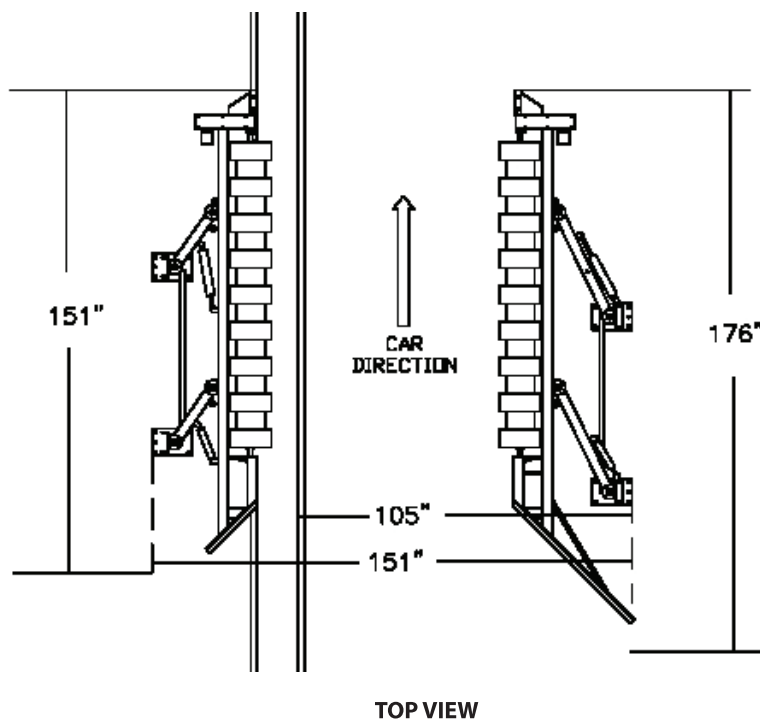

TECHNICAL REQUIREMENTS

Water

- » Volume - 5 GPM @ 40 psi
- » Supply line - 3/4"

Pneumatics

- » Supply line - 3/8" Poly
- » Consumption - 10 SCFM

Hydraulic Drive

- » 6 GPM @ 1000 psi

Dimensions (Operating Envelope)

- » Length - 176in. (14.66ft.)
- » Width - 151in. (12.58ft.)
- » Height - 14in. (1.16ft.)

Motor City Wash Works, Inc. was established by industry leading professionals. The company designs and manufactures exceptional car wash equipment for the professional car wash industry. Our equipment easily integrates into any car wash package, new & old. Our products are serviced and sold through a global distribution network of over 200 independent car wash equipment distributors.