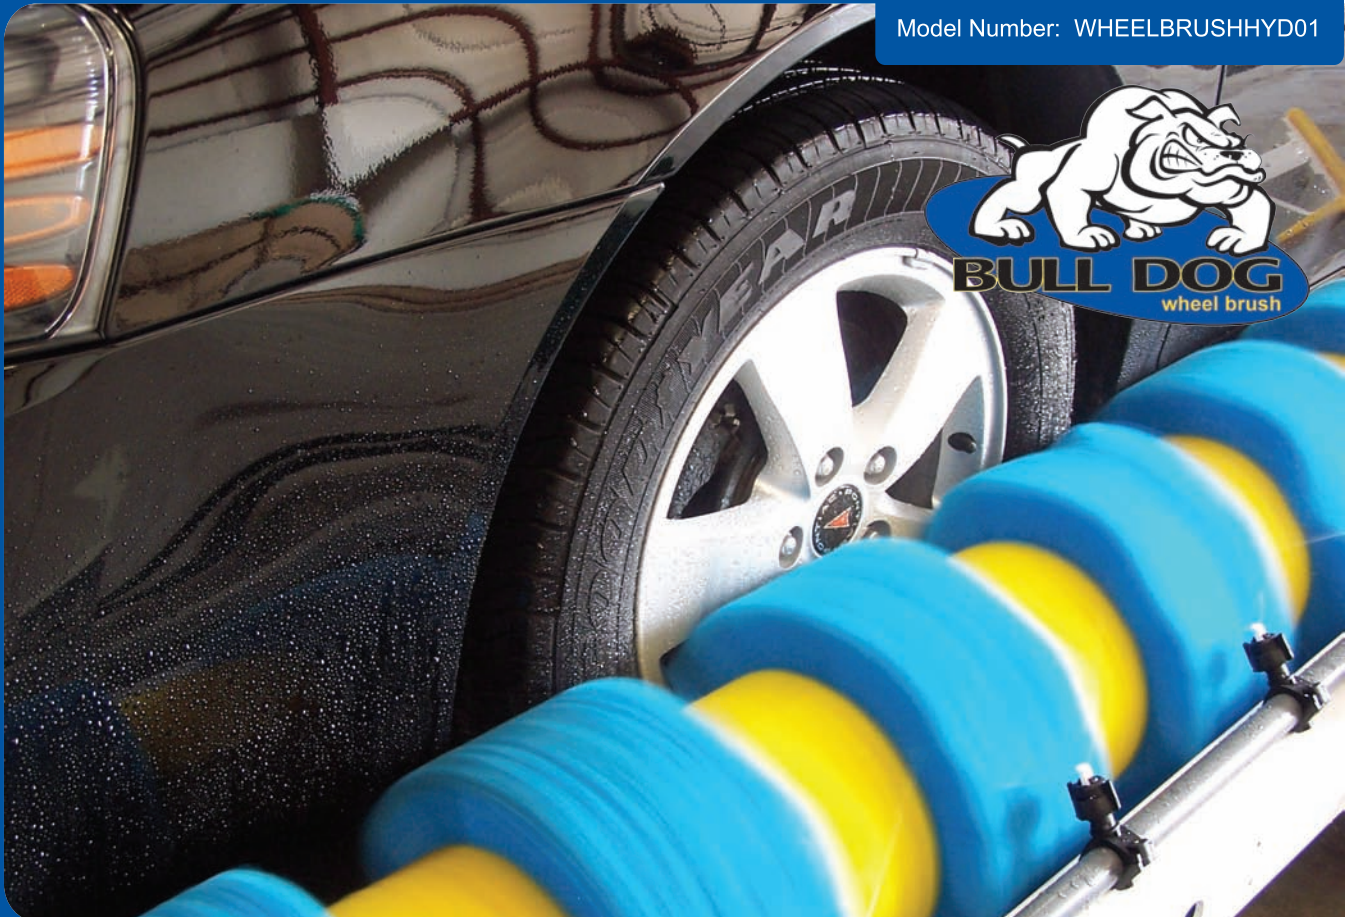

Vehicle Washing Equipment
Exceed Expectation™

BULLDOG WHEEL BRUSH

Model Number: WHEELBRUSHHYD01

Designed Best For:
Cleaning Wheels & Tires

Alternating Diameter Feather
Tipped Brush

Quick Connect Spray Nozzles For
Optimal Lubrication & Cleaning

High Pressure Wheel
Blaster - Optional

quick and easy ordering online at www.motorcitywashworks.com

BULLDOG WHEEL BRUSH

FEATURES & BENEFITS

- » **Auto Retract Function** is a standard feature so that the application can be selectable to offer in different wash packages.
- » **Alternating Diameter Feather Tipped Brush** safely cleans rims and tires while delivering increased revenues and customer satisfaction.
- » **Powder Coated Aluminum Structure** that will not rust or oxidize and is easy to clean with mild detergents.
- » **Hydraulic or Electric Drive** easily integrates into any manufacturers equipment package .
- » **Low Lead-In & Exit Guidrail** reduces damage to vehicles with lower front and rear body designs.
- » **Cleans & Prepares Tires** properly for automatic tire dressing application.
- » **Lubrication Manifold** continuously cleans and lubricates brush for an optimum cleaning result.