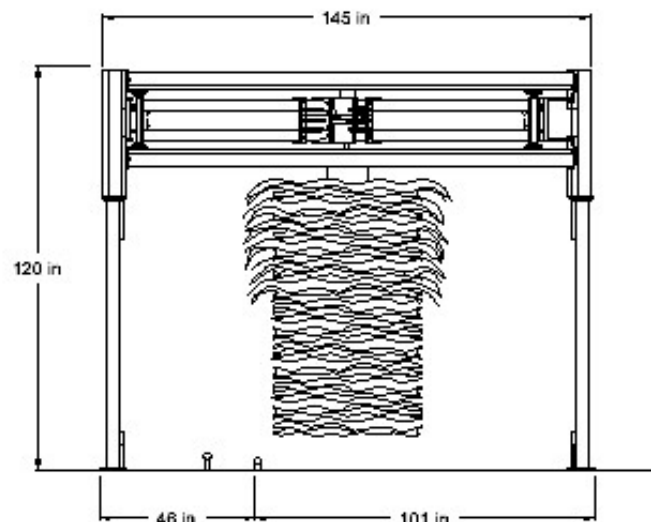

ELEVATION VIEW

Easily Integrates Into Any Car Wash Equipment Package...

Motor City Wash Works, Inc.
48285 Frank Street
Wixom, Michigan 48393
U.S.A.

Phone: 1.866.362.6377
Fax: 1.248.313.0271
www.motorcitywashworks.com
Manufactured in the U.S.A.