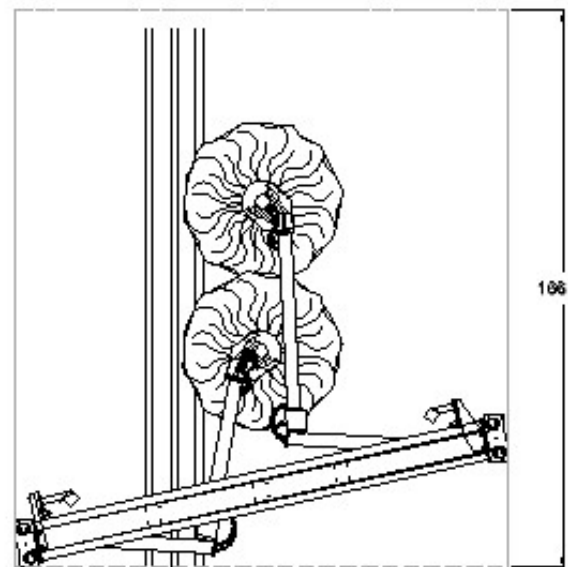

TECHNICAL REQUIREMENTS

Water

- » Volume - 8 GPM
- » Pressure - 40 psi
- » Supply line - 3/4" @ 40psi water supply

Pneumatics

- » Supply line - 3/8"
- » Consumption - 2SCFM

Hydraulics

- » 6 GPM

Dimensions

- » Length - 166.00in. (13.83ft.)
- » Width - 145in. (12.08ft.)
- » Height - 120in. (10.00ft.)

Motor City Wash Works, Inc. was established by industry leading professionals. The company designs and manufactures exceptional car wash equipment for the professional car wash industry. Our equipment easily integrates into any car wash package, new & old. Our products are serviced and sold through a global distribution network of over 200 independent car wash equipment distributors.

For more information on other great products from Motor City Wash Works, please contact our international headquarters toll-free at 1.866.362.6377 or visit www.motorcitywashworks.com

© Copyright 2008 Motor City Wash Works, Inc.

Specifications are subject to change. Information is provided for reference only and is not to be used for installation purposes. Please refer to Motor City Wash Works, Inc. equipment manuals and drawings for installation specifications.

TOP VIEW